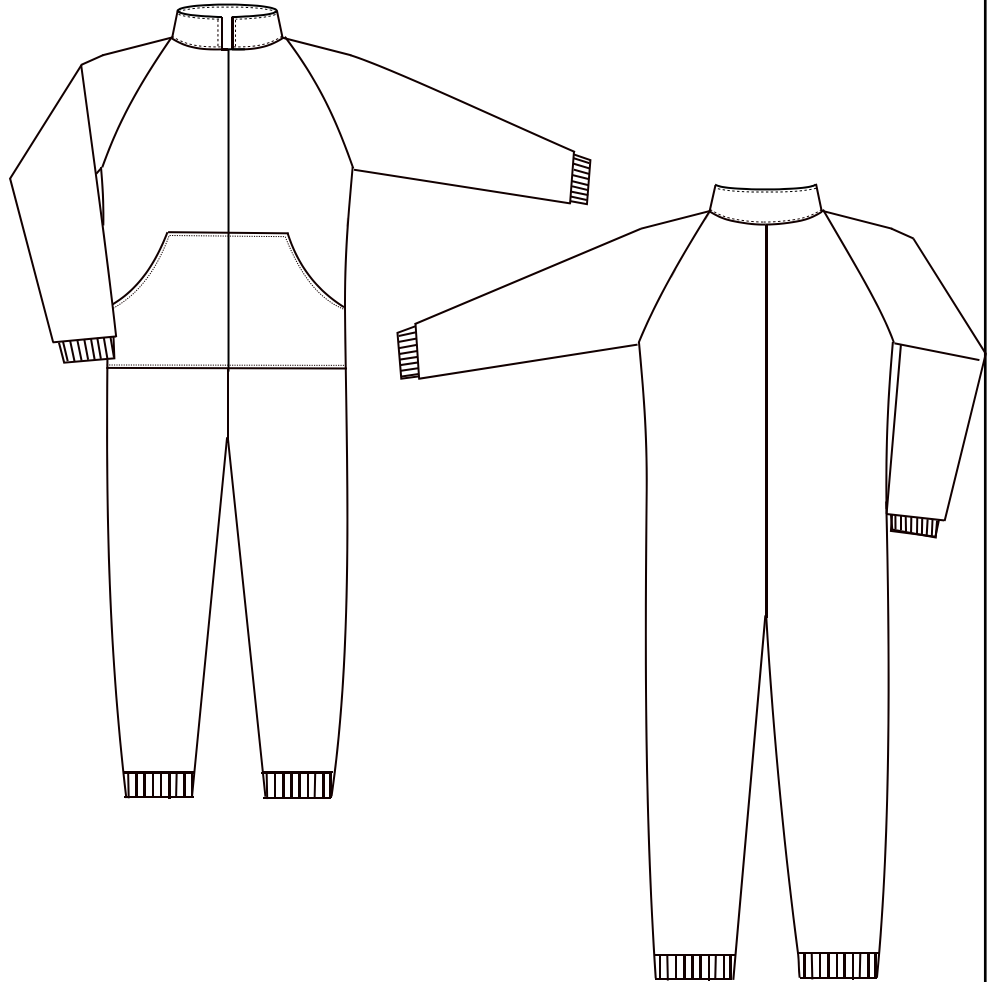

SIZE CHART

Description:- All In One Sleep Suit (ladies)

All measurements are body measurements:

Issue Date

15-03-10

EXTRA OPTIONS:

FRONT

BACK

ALL IN ONE

	XS	S	M	L	XL	XXL
SIZE	8	10	12/14	16/18	20/22	24/26
MAX CHEST	33" (84 CM)	36" (91.5 CM)	40" (101.5)	44" (112 CM)	48" (122 CM)	52" (132 CM)
BACK OF NECK TO CRUTCH	26 ³ / ₄ " (68 CM)	27 ¹ / ₂ " (69.5 CM)	28 ¹ / ₂ " (72 CM)	29 ¹ / ₂ " (74.5 CM)	30 ¹ / ₂ " (77 CM)	31 ¹ / ₂ " (79.5 CM)

5 OPTIONS ARE AVAILABLE FOR THE INSIDE LEG MEASUREMENT ON THE ORDER PAGE - PLEASE SEE BELOW

	X SHORT	SHORT	REGULAR	LONG	XLONG
INSIDE LEG	27"	29"	31"	33"	35"