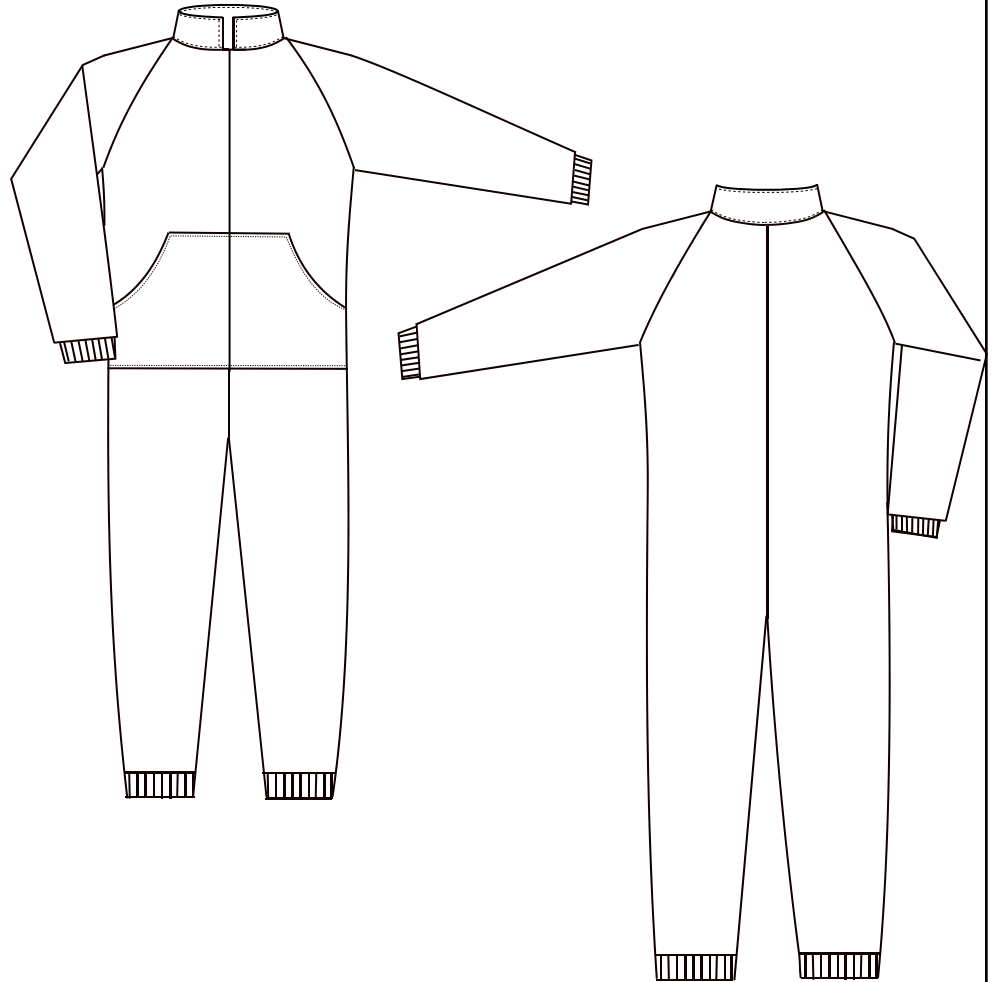

SIZE CHART

Description:- All In One Sleep Suit (ladies)

All measurements are body measurements:

Issue Date

12-01-10

EXTRA OPTIONS:

FRONT

BACK

ALL IN ONE

	XS	S	M	L	XL	XXL
SIZE	8	10	12/14	16/18	20/22	24/26
MAX HEIGHT	5'4	5'5 1/2	5'7	5'8 1/2	5'10	5'11 1/2
	(162.5 CM)	(166.3 CM)	(170 CM)	(174 CM)	(177.8 CM)	(181.7 CM)
MAX CHEST	33"	36"	40"	44"	48"	52"
	(84 CM)	(91.5 CM)	(101.5 CM)	(112 CM)	(122 CM)	(132 CM)
BACK NECK TO ANKLE	58"	60"	61"	62 1/2"	64"	65 1/2"
	(147.3 CM)	(152.4 CM)	(155 CM)	(159 CM)	(162.5 CM)	(166)