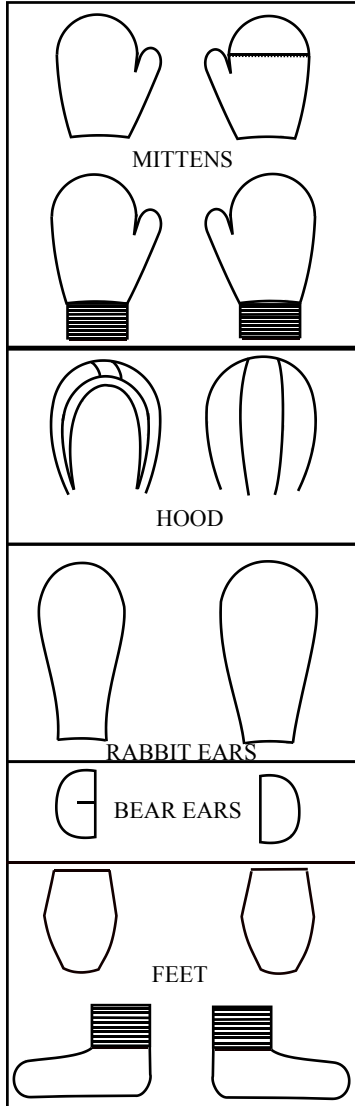

SIZE CHART

Description:- All In One Sleep Suit (ladies)

All measurements are body measurements:

Issue Date

12-01-10

EXTRA OPTIONS:

FRONT

BACK

ALL IN ONE

	XS	S	M	L	XL	XXL
SIZE	8	10	12/14	16/18	20/22	24/26
MAX HEIGHT	5'4	5'5 1/2	5'7	5'8 1/2	5'10	5'11 1/2
	(162.5 CM)	(166.3 CM)	(170 CM)	(174 CM)	(177.8 CM)	(181.7 CM)
MAX CHEST	33"	36"	40"	44"	48"	52"
	(84 CM)	(91.5 CM)	(101.5 CM)	(112 CM)	(122 CM)	(132 CM)
BACK NECK TO ANKLE	58"	60"	61"	62 1/2"	64"	65 1/2"
	(147.3 CM)	(152.4 CM)	(155 CM)	(159 CM)	(162.5 CM)	(166)