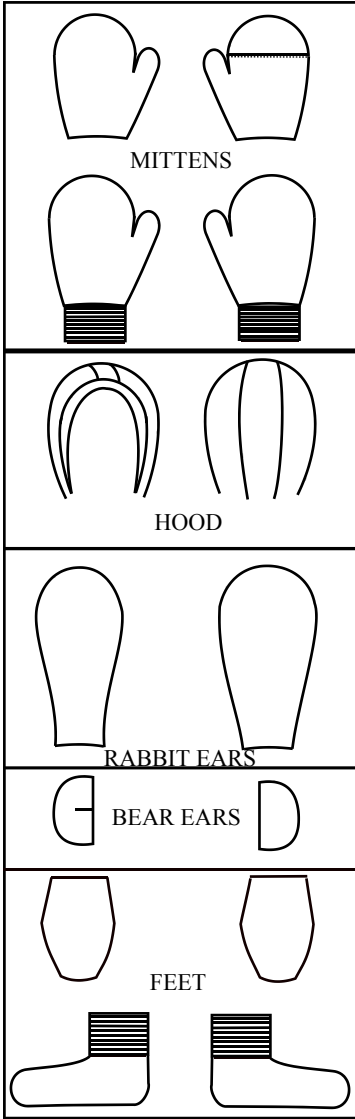

SIZE CHART

Description:- All In One Sleep Suit (ladies)

All measurements are body measurements:

Issue Date

15-03-10

EXTRA OPTIONS:

FRONT

BACK

ALL IN ONE

	XS	S	M	L	XL	XXL
SIZE	8	10	12/14	16/18	20/22	24/26
MAX CHEST	33" (84 CM)	36" (91.5 CM)	40" (101.5)	44" (112 CM)	48" (122 CM)	52" (132 CM)
BACK OF NECK TO CRUTCH	26 ³ / ₄ " (68 CM)	27 ¹ / ₂ " (69.5 CM)	28 ¹ / ₂ " (72 CM)	29 ¹ / ₂ " (74.5 CM)	30 ¹ / ₂ " (77 CM)	31 ¹ / ₂ " (79.5 CM)

5 OPTIONS ARE AVAILABLE FOR THE INSIDE LEG MEASUREMENT ON THE ORDER PAGE - PLEASE SEE BELOW

	X SHORT	SHORT	REGULAR	LONG	XLONG
INSIDE LEG	27"	29"	31"	33"	35"