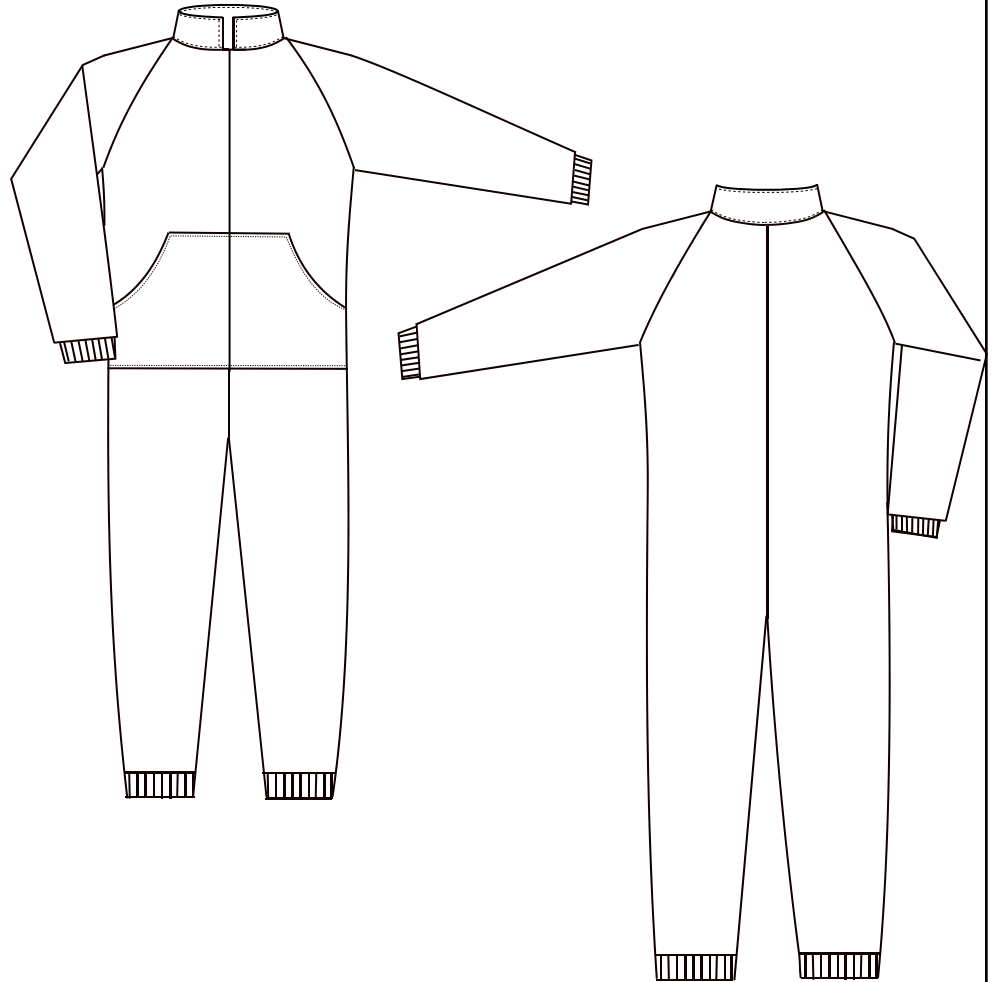

SIZE CHART

Description:- All In One Sleep Suit (Mans)

All measurements are body measurements:

Issue Date

15-03-10

EXTRA OPTIONS:

FRONT

BACK

ALL IN ONE

	XS	S	M	L	XL	XXL
MAX CHEST	33" (84 CM)	36" (91.5 CM)	40" (101.5 CM)	44" (112 CM)	48" (122 CM)	52" (132 CM)
BACK OF NECK TO CRUTCH	29 ³ / ₄ " (72.5 CM)	30 ¹ / ₂ " (77.5 CM)	31 ¹ / ₂ " (79.5 CM)	32 ¹ / ₂ " (82 CM)	33 ¹ / ₂ " (84.5 CM)	34" (87 CM)

5 OPTIONS ARE AVAILABLE FOR THE INSIDE LEG MEASUREMENT ON THE ORDER PAGE - PLEASE SEE BELOW

	X SHORT	SHORT	REGULAR	LONG	XLONG
INSIDE LEG	26"	28"	30"	31"	33"