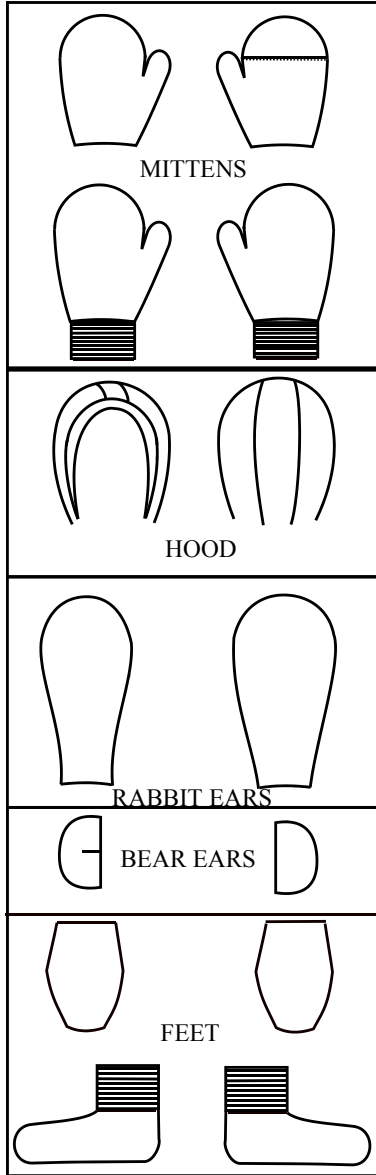

SIZE CHART

Description:- All In One Sleep Suit (Mans)

All measurements are body measurements:

Issue Date

12-01-10

EXTRA OPTIONS:

ALL IN ONE

FRONT

BACK

	XS	S	M	L	XL	XXL
MAX HEIGHT	5'8	5'9 1/2	5'11	6'0 1/2	6'2	6'3 1/2
	(172.5 CM)	(176.3 CM)	(180 CM)	(184 CM)	(187.8 CM)	(191.7 CM)
MAX CHEST	33"	36"	40"	44"	48"	52"
	(84 CM)	(91.5 CM)	(101.5 CM)	(112 CM)	(122 CM)	(132 CM)
BACK NECK TO ANKLE	62"	64"	65"	66 1/2"	68"	69 1/2"
	(157.3 CM)	(162.4 CM)	(165 CM)	(169 CM)	(172.5 CM)	(176)