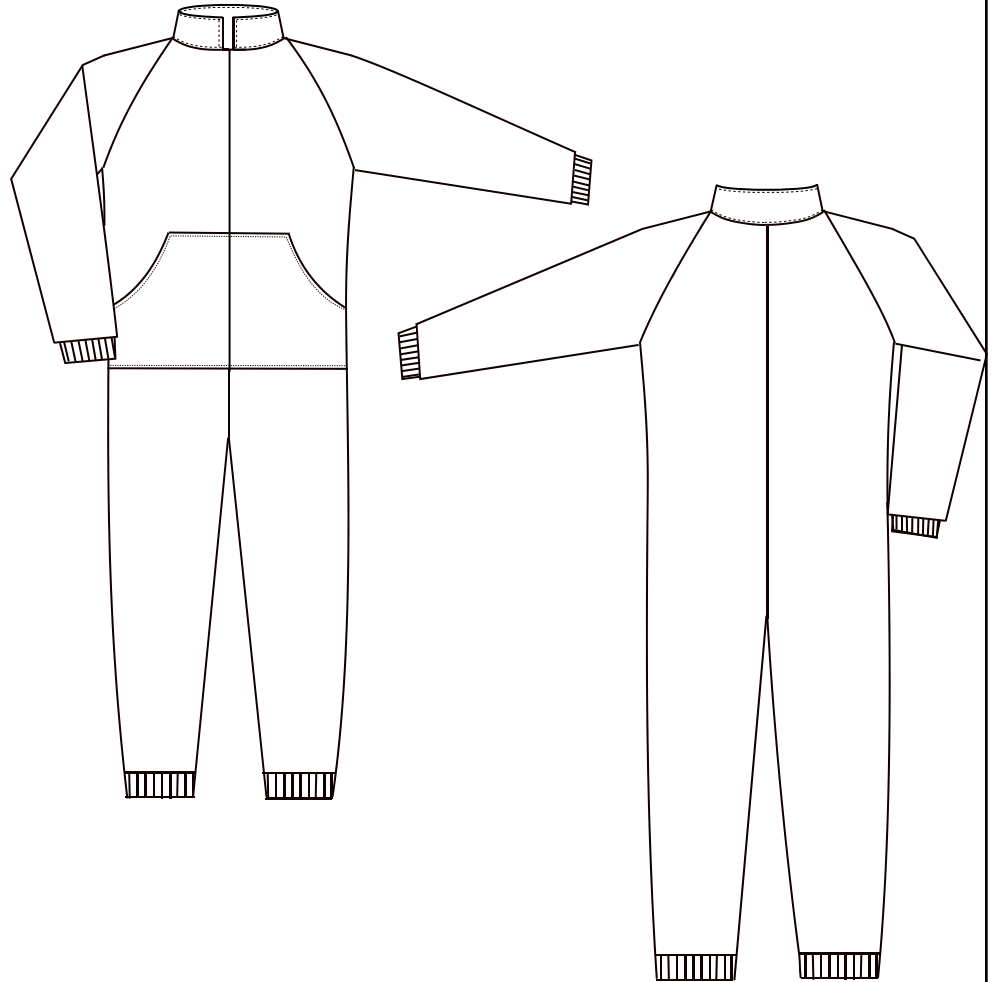

SIZE CHART

Description:- All In One Sleep Suit (Mans)

All measurements are body measurements:

Issue Date

12-01-10

EXTRA OPTIONS:

ALL IN ONE

FRONT

BACK

	XS	S	M	L	XL	XXL
MAX HEIGHT	5'8	5'9 1/2	5'11	6'0 1/2	6'2	6'3 1/2
	(172.5 CM)	(176.3 CM)	(180 CM)	(184 CM)	(187.8 CM)	(191.7 CM)
MAX CHEST	33"	36"	40"	44"	48"	52"
	(84 CM)	(91.5 CM)	(101.5 CM)	(112 CM)	(122 CM)	(132 CM)
BACK NECK TO ANKLE	62"	64"	65"	66 1/2"	68"	69 1/2"
	(157.3 CM)	(162.4 CM)	(165 CM)	(169 CM)	(172.5 CM)	(176)