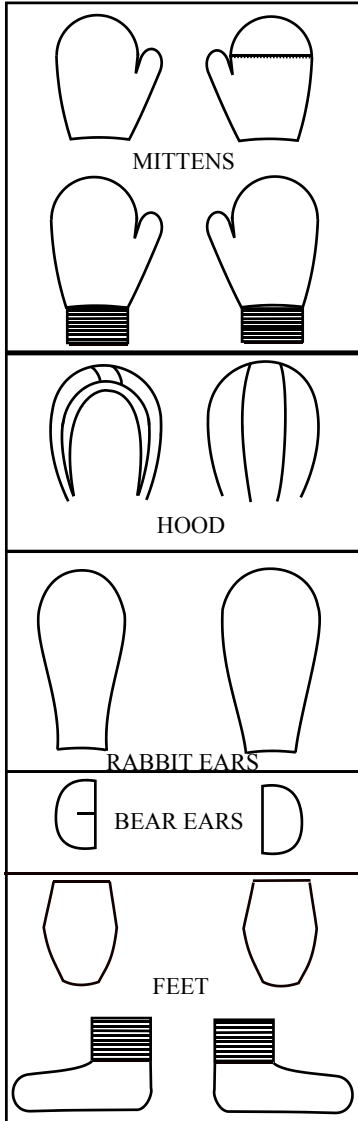

SIZE CHART

Description:- All In One Sleep Suit (Mans)

All measurements are body measurements:

Issue Date

15-03-10

EXTRA OPTIONS:

FRONT

BACK

ALL IN ONE

	XS	S	M	L	XL	XXL
MAX CHEST	33" (84 CM)	36" (91.5 CM)	40" (101.5 CM)	44" (112 CM)	48" (122 CM)	52" (132 CM)
BACK OF NECK TO CRUTCH	29 ³ / ₄ " (72.5 CM)	30 ¹ / ₂ " (77.5 CM)	31 ¹ / ₂ " (79.5 CM)	32 ¹ / ₂ " (82 CM)	33 ¹ / ₂ " (84.5 CM)	34" (87 CM)

5 OPTIONS ARE AVAILABLE FOR THE INSIDE LEG MEASUREMENT ON THE ORDER PAGE - PLEASE SEE BELOW

	X SHORT	SHORT	REGULAR	LONG	XLONG
INSIDE LEG	26"	28"	30"	31"	33"