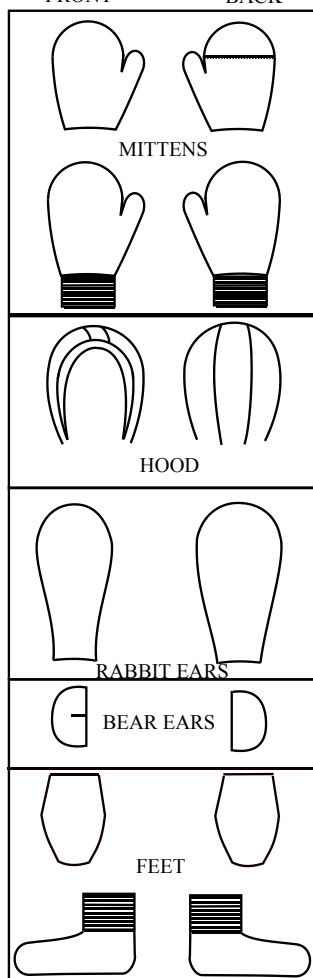

SIZE CHART

Description:- All In One Sleep Suit (Junior)

All measurements are body measurements:

Issue Date

15/03/10

EXTRA OPTIONS:

ALL IN ONE

FRONT

BACK

	1-2	3-4	5-6	7-8	9-10	10-11	11-12	13-14
MAX HEIGHT	36" (91.5 CM)	43 1/2" (110.5 CM)	48" (122 CM)	52 1/2" (133.4 CM)	57 1/2" (146 CM)	61" (155 CM)	62" (157.5 CM)	63" (160 CM)
MAX CHEST	21" (55.3 CM)	23" (58.5 CM)	24 1/2" (62.3 CM)	26" (66 CM)	27 1/2" (70 CM)	27 1/2" (70 CM)	29" (73.8 CM)	32" (81.2 CM)
MAX INSIDE LEG	16" (40.6 CM)	18 1/2" (47 CM)	21 1/2" (54.5 CM)	24" (61 CM)	27" (68.5 CM)	28" (71 CM)	29" (73.5 CM)	29 1/2" (75 CM)
BACK OF NECK TO ANKLE	31" (78.8 CM)	34" (86.5 CM)	39" (99 CM)	44" (111.6 CM)	48 1/2" (123.2 CM)	52" (132 CM)	53" (134.6 CM)	57 1/2" (146 CM)