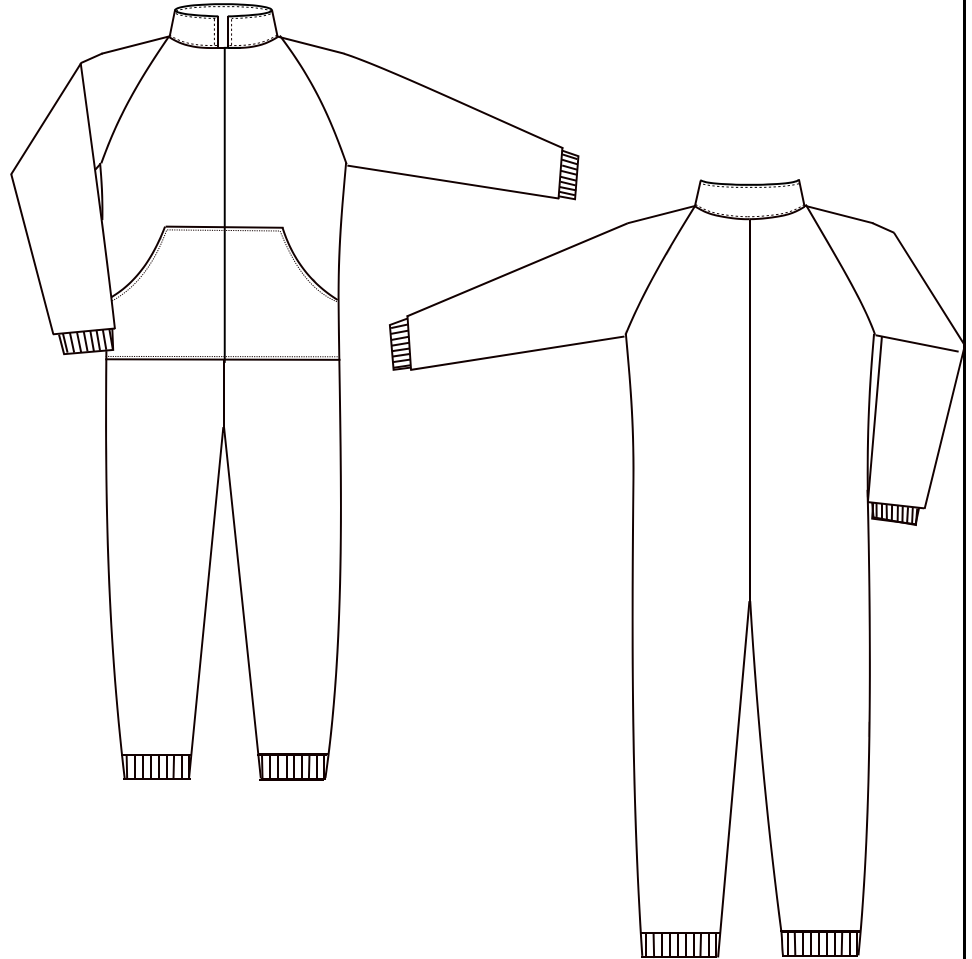

SIZE CHART

Description:- All In One Sleep Suit (Junior)

All measurements are body measurements:

Issue Date

07/10/08

EXTRA OPTIONS:

FRONT

BACK

ALL IN ONE

	1-2	3-4	5-6	7-8	9-10	11-12	13-14
MAX HEIGHT	36"	43 1/2"	48"	52 1/2"	57 1/2"	62"	63"
	(91.5 CM)	(110.5 CM)	(122 CM)	(133.4 CM)	(146 CM)	(157.5 CM)	(160 CM)
MAX CHEST	21"	23"	24 1/2"	26"	27 1/2"	29"	32"
	(53.3 CM)	(58.5 CM)	(62.2 CM)	(66 CM)	(70 CM)	(73.8 CM)	(81.2 CM)
MAX INSIDE LEG	16"	18 1/2"	21 1/2"	24"	27"	29"	29 1/2"
	(40.6 CM)	(47 CM)	(54.5 CM)	(61 CM)	(68.5 CM)	(73.5 CM)	(75 CM)
BACK NECK TO ANKLE	31"	34"	39"	44"	48 1/2"	53"	57 1/2"
	(78.8 CM)	(86.5 CM)	(99 CM)	(111.6 CM)	(123.2 CM)	(134.6 CM)	(146 CM)