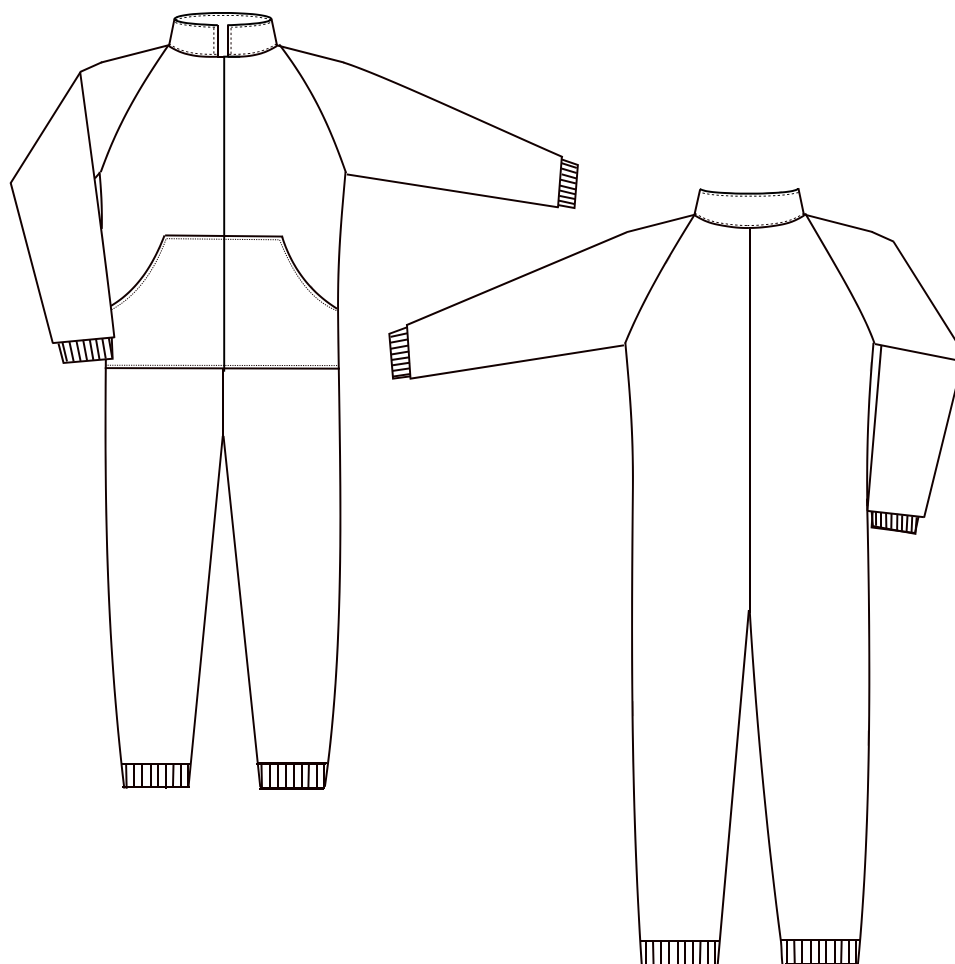

SIZE CHART

Description:- All In One Sleep Suit (Junior)

All measurements are body measurements:

Issue Date

15/03/10

EXTRA OPTIONS:

ALL IN ONE

FRONT

BACK

	1-2	3-4	5-6	7-8	9-10	10-11	11-12	13-14
MAX HEIGHT	36" (91.5 CM)	43 1/2" (110.5 CM)	48" (122 CM)	52 1/2" (133.4 CM)	57 1/2" (146 CM)	61" (155 CM)	62" (157.5 CM)	63" (160 CM)
MAX CHEST	21" (55.3 CM)	23" (58.5 CM)	24 1/2" (62.3 CM)	26" (66 CM)	27 1/2" (70 CM)	27 1/2" (70 CM)	29" (73.8 CM)	32" (81.2 CM)
MAX INSIDE LEG	16" (40.6 CM)	18 1/2" (47 CM)	21 1/2" (54.5 CM)	24" (61 CM)	27" (68.5 CM)	28" (71 CM)	29" (73.5 CM)	29 1/2" (75 CM)
BACK OF NECK TO ANKLE	31" (78.8 CM)	34" (86.5 CM)	39" (99 CM)	44" (111.6 CM)	48 1/2" (123.2 CM)	52" (132 CM)	53" (134.6 CM)	57 1/2" (146 CM)