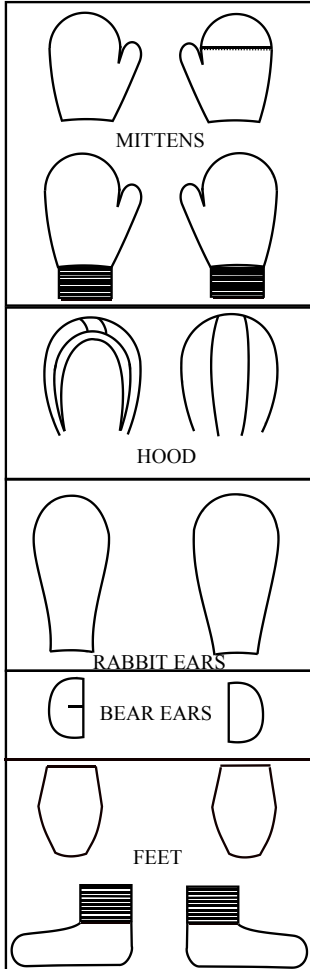

SIZE CHART

Description:- All In One Sleep Suit (Junior)

All measurements are body measurements:

Issue Date

07/10/08

EXTRA OPTIONS:

FRONT

BACK

ALL IN ONE

	1-2	3-4	5-6	7-8	9-10	11-12	13-14
MAX HEIGHT	36"	43 1/2"	48"	52 1/2"	57 1/2"	62"	63"
	(91.5 CM)	(110.5 CM)	(122 CM)	(133.4 CM)	(146 CM)	(157.5 CM)	(160 CM)
MAX CHEST	21"	23"	24 1/2"	26"	27 1/2"	29"	32"
	(53.3 CM)	(58.5 CM)	(62.2 CM)	(66 CM)	(70 CM)	(73.8 CM)	(81.2 CM)
MAX INSIDE LEG	16"	18 1/2"	21 1/2"	24"	27"	29"	29 1/2"
	(40.6 CM)	(47 CM)	(54.5 CM)	(61 CM)	(68.5 CM)	(73.5 CM)	(75 CM)
BACK NECK TO ANKLE	31"	34"	39"	44"	48 1/2"	53"	57 1/2"
	(78.8 CM)	(86.5 CM)	(99 CM)	(111.6 CM)	(123.2 CM)	(134.6 CM)	(146 CM)